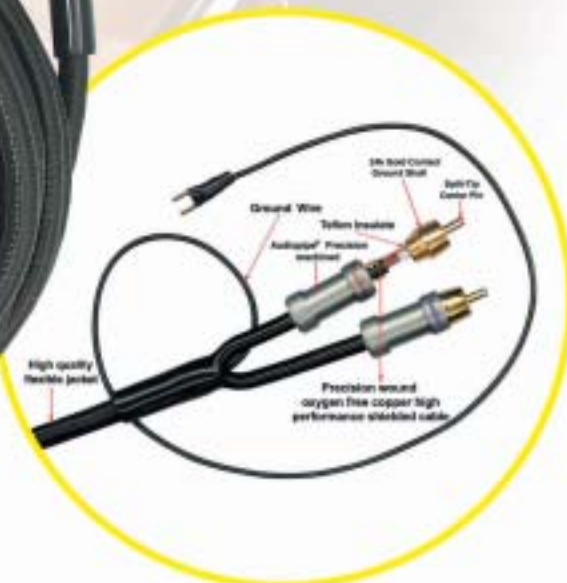

Double Blister Packing